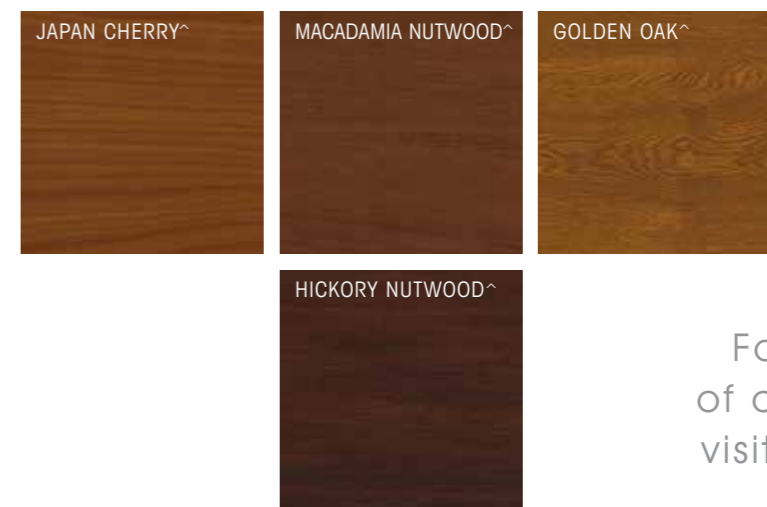

For a full range of colour options visit bnd.com.au

The COLORBOND® and Timber Coat™ steel colours shown here have been reproduced to represent actual product colours as accurately as possible. However, we recommend checking your chosen colour against an actual sample of the product before purchasing as varying light conditions and limitations of the printing process may affect colour tones. COLORBOND® and ® colour names are registered trade marks of BlueScope Steel Limited. B&D® recommends you visit your nearest B&D® Accredited Dealer to view a sample. *A surcharge applies to these colours.