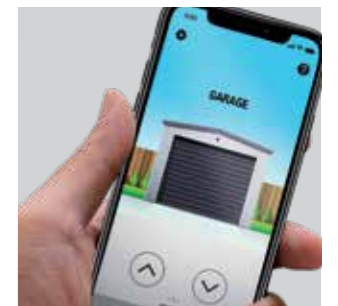

Smart door solutions

Turn your Roll-A-Door® into a Smart Door. Smart Door Solutions introduce technology allowing you to remotely monitor and control your garage door whether you are at home or away from home, right from your smart phone*.

*Subject to cellular and WIFI connection and availability. Note - Kit includes Smart Hub & accessories. Phone not included. †7 Year warranty on steel door curtain covers steel cracking and lock seam failure and associated labour. Warranty on surface coatings, locking mechanism and all other components is 12 months. Terms & Conditions apply. See website for details.